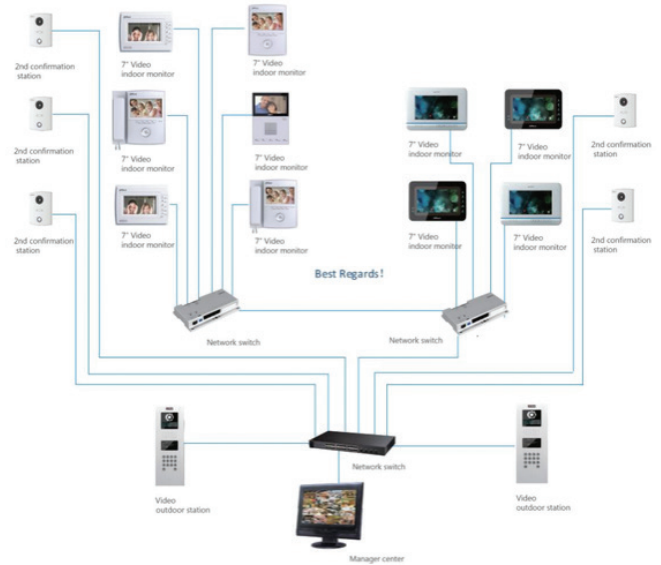

Video Door Phone Analog /IP (Villa / Multiapartment)

- Upto 10-inch Color TFT LCD (Android Support-optional) (Wireless-optional)
- Up to 100 Picture Recording - Voice Changer – Smart phone Mobile Notification
- Intercom Call – Feather Touch Monitor