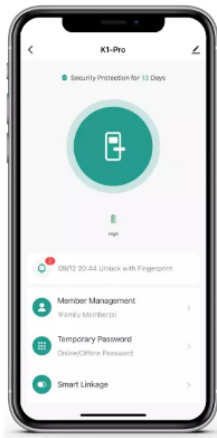

## Intuitive OLED Display and Voice Guide

Intuitive OLED Display and Voice Guide Use touchscreen to simply add or delete user on the device. An OLED with intuitive information and voice prompt will walk you through the whole process.

### Control From Anywhere

Lock and unlock your door wherever you are with your smartphone.