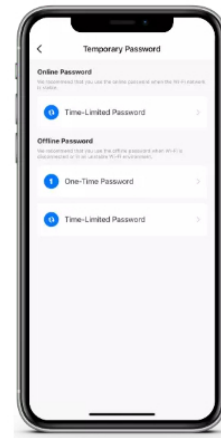

Real-Time Alerts & Logs

Get notified, check whenever & when someone open or unlocks your door