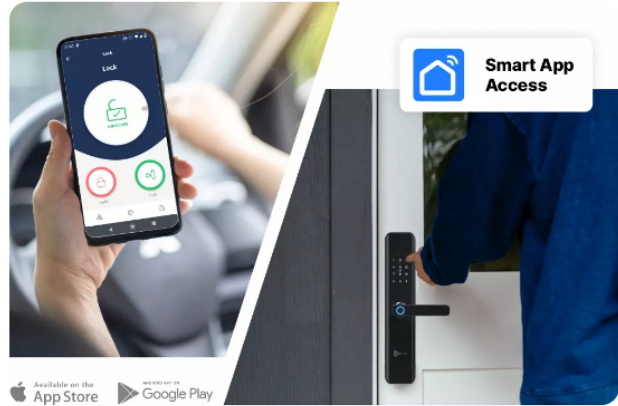

#### SECURE CONNECTION

## Unlock from anywhere

Simply quick tap entry, no need to add extra gateway device, inbuilt Wi-Fi gives access to operate your delta lock from anywhere in the world.